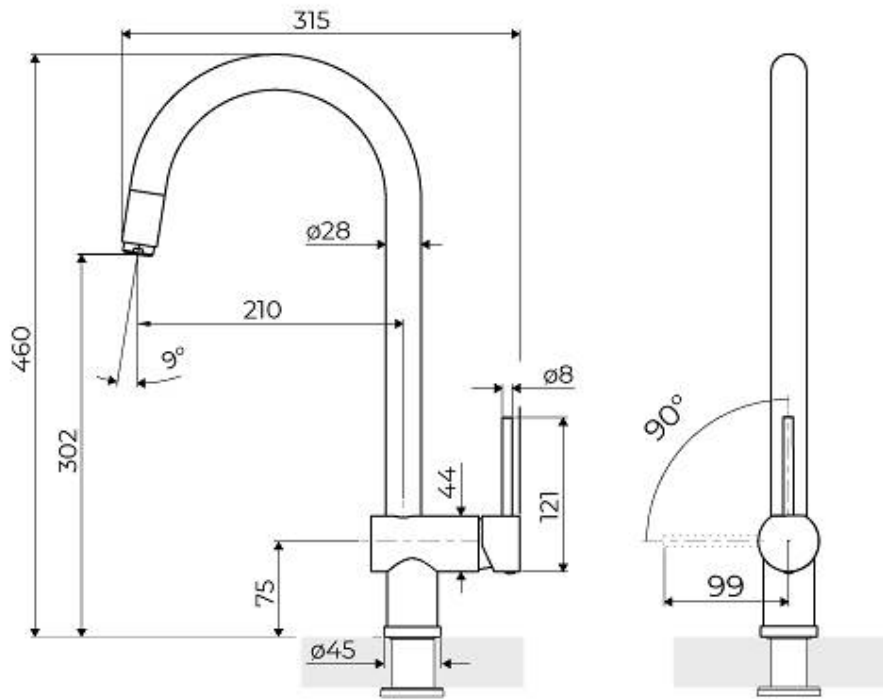

TECHNICAL DATA